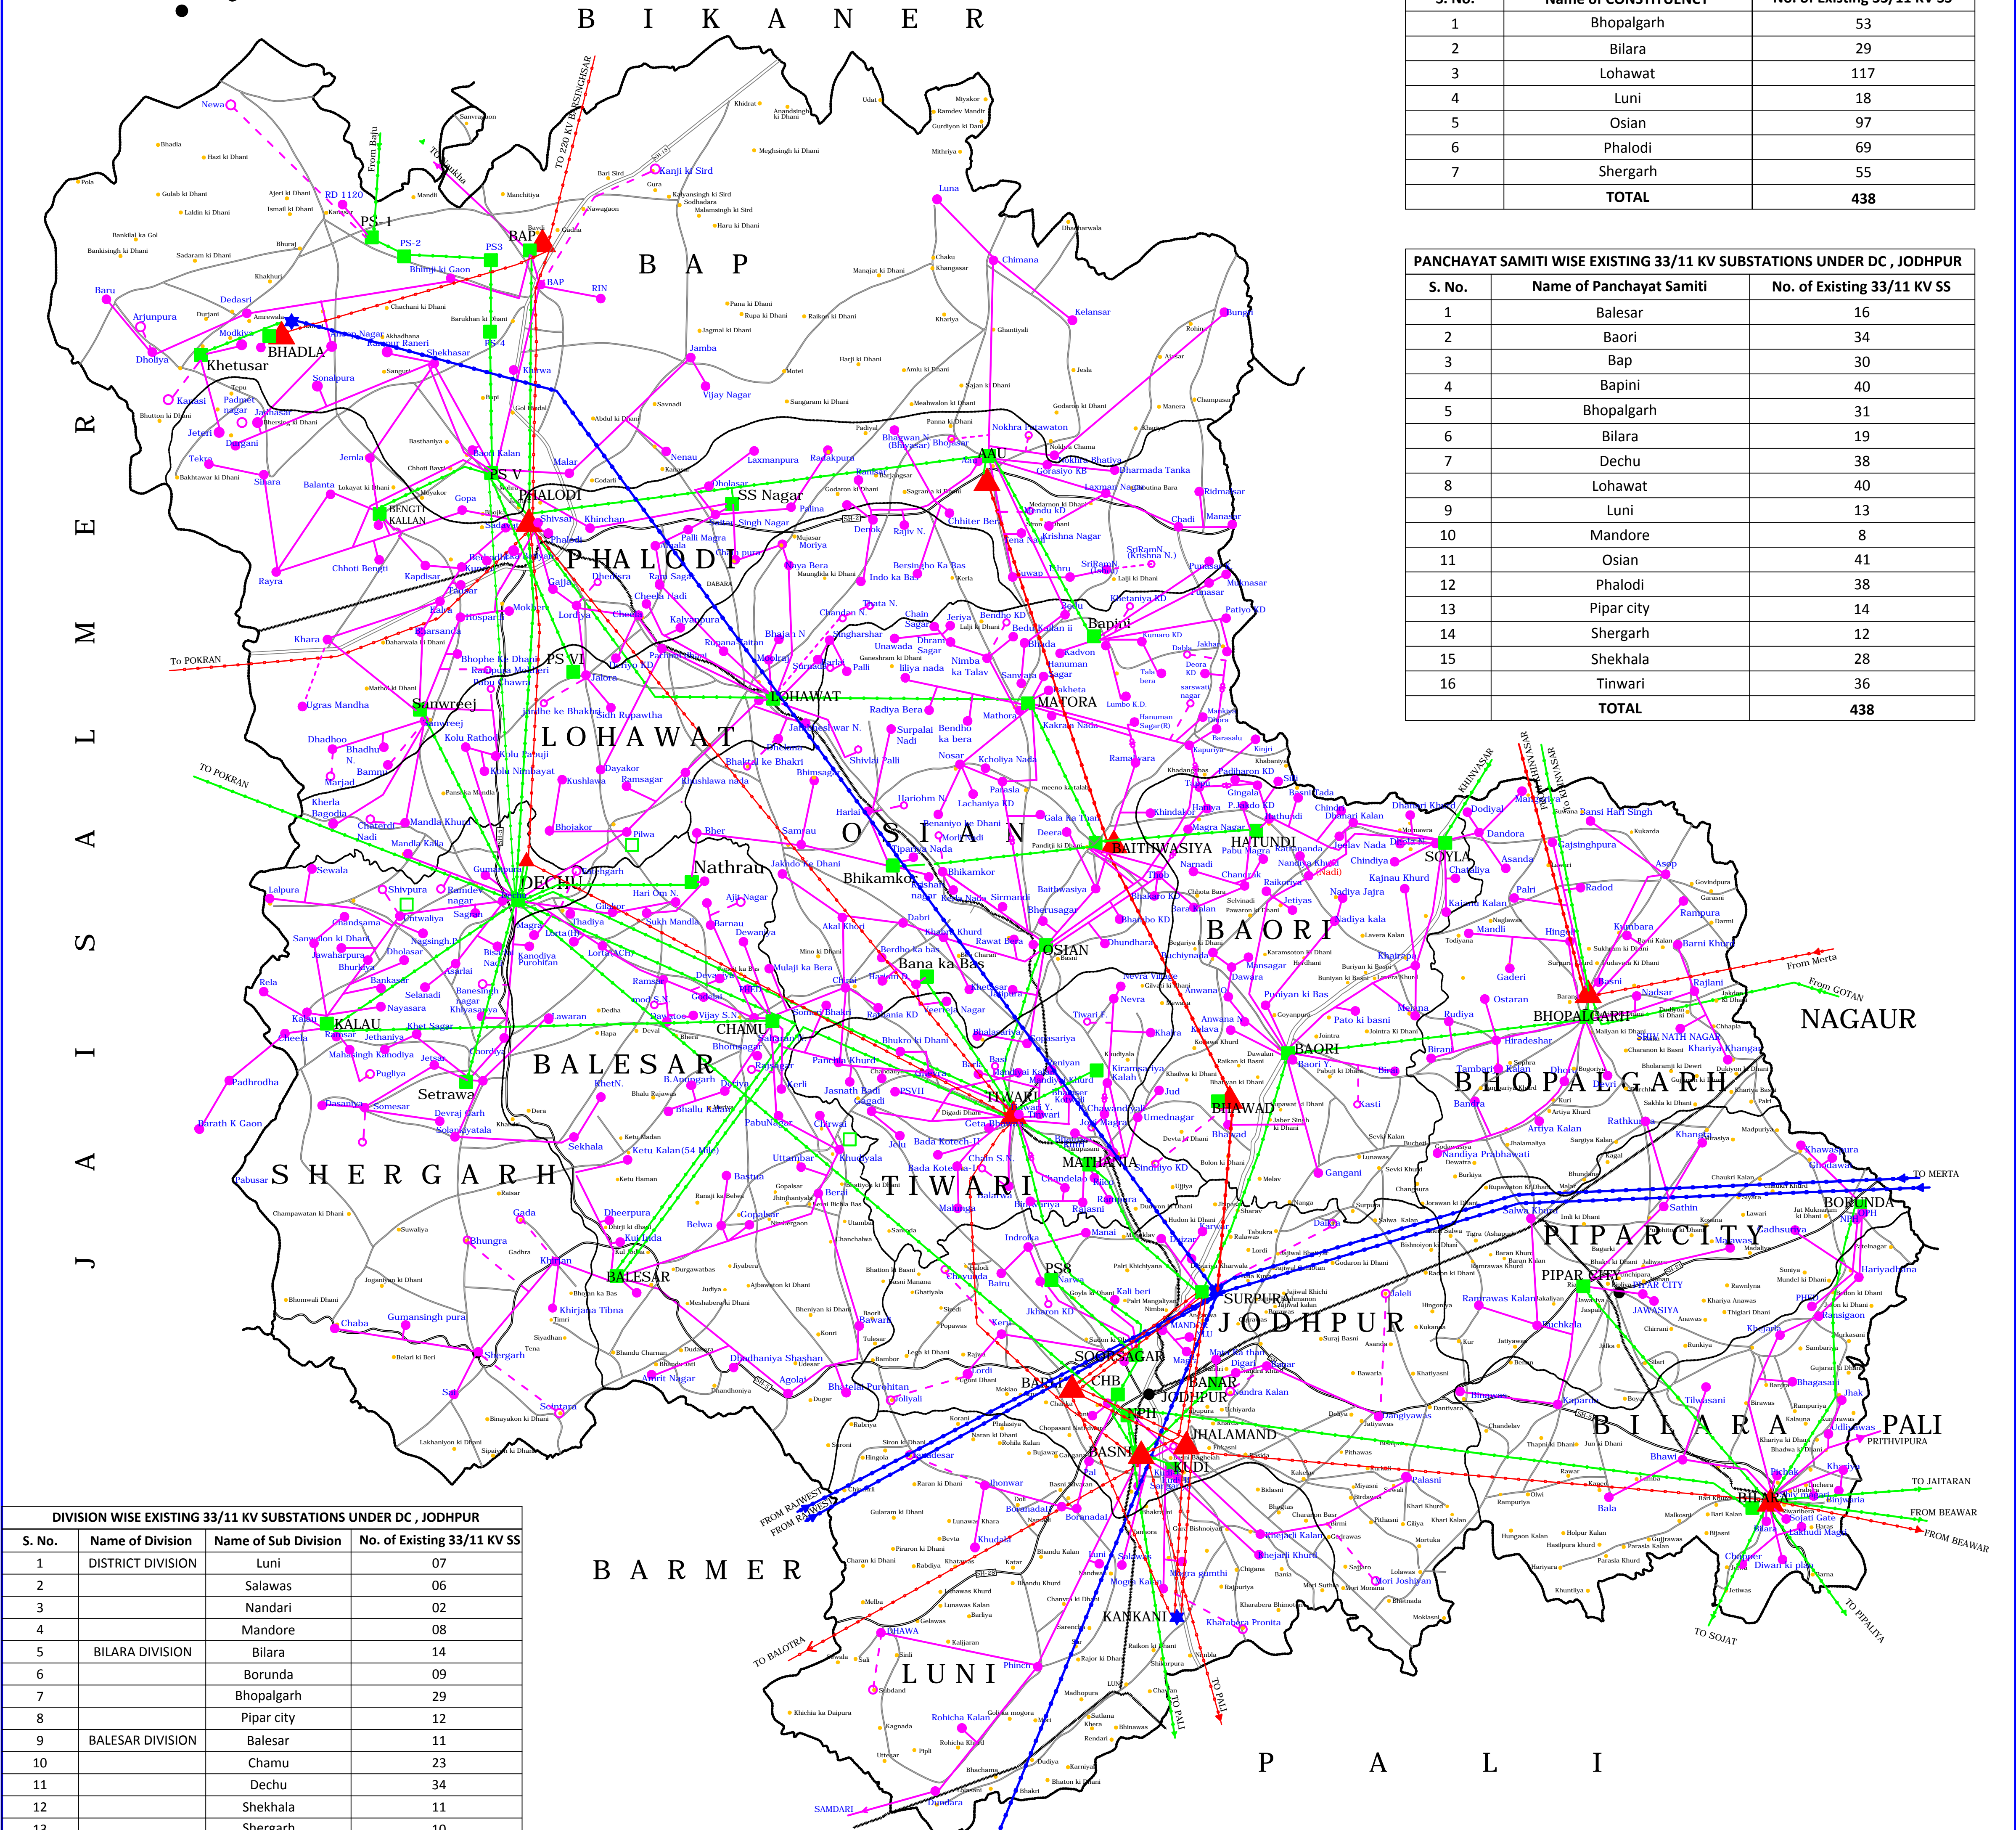

POWER MAP OF JODHPUR DISTRICT

AS ON DECEMBER 2018

S. No.	Name of CONSTITUENCY	No. of Existing 33/11 KV SS
1	Bhopalgarh	53
2	Bilara	29
3	Lohawat	117
4	Luni	18
5	Osian	97
6	Phalodi	69
7	Shergarh	55
	TOTAL	438

S. No.	Name of Panchayat Samiti	No. of Existing 33/11 KV SS
1	Balesar	16
2	Baori	34
3	Bap	30
4	Bapini	40
5	Bhopalgarh	31
6	Bilara	19
7	Dechu	38
8	Lohawat	40
9	Luni	13
10	Mandore	8
11	Osian	41
12	Phalodi	38
13	Pipar city	14
14	Shergarh	12
15	Shekhala	28
16	Tinwari	36
	TOTAL	438

S. No.	Name of Division	Name of Sub Division	No. of Existing 33/11 KV SS
1	DISTRICT DIVISION	Luni	07
2		Salawas	06
3		Nandari	02
4		Mandore	08
5	BILARA DIVISION	Bilara	14
6		Borunda	09
7		Bhopalgarh	29
8		Pipar city	12
9	BALESAR DIVISION	Balesar	11
10		Chamu	23
11		Dechu	34
12		Shekhala	11
13		Shergarh	10
14	MATHANIA DIVISION	Baori	21
15		Mathania	12
16		Matora	24
17		Hatundi	24
18		Osian	28
19		Tinwari	23
20	PHALODI DIVISION	Bap	24
21		Bapini	27
22		Aau	17
23		Lohawat	29
24		Phalodi city	05
25		Phalodi rural	29
	TOTAL		438

S.NO.	PARTICULARS	EXISTING	SANCTIONED WORK IN PROGRESS
1	400 KV GRID SUB-STATION	Blue Star	Blue Star with outline
2	220 KV GRID SUB-STATION	Red Triangle	Red Triangle with outline
3	132 KV GRID SUB-STATION	Green Square	Green Square with outline
4	33 KV SUB-STATION	Purple Circle	Purple Circle with outline
5	400 KV LINE	Blue line with circle	Blue dashed line with circle
6	220 KV LINE	Red line with square	Red dashed line with square
7	132 KV LINE	Green line with triangle	Green dashed line with triangle
8	33 KV LINE	Purple line with circle	Purple dashed line with circle