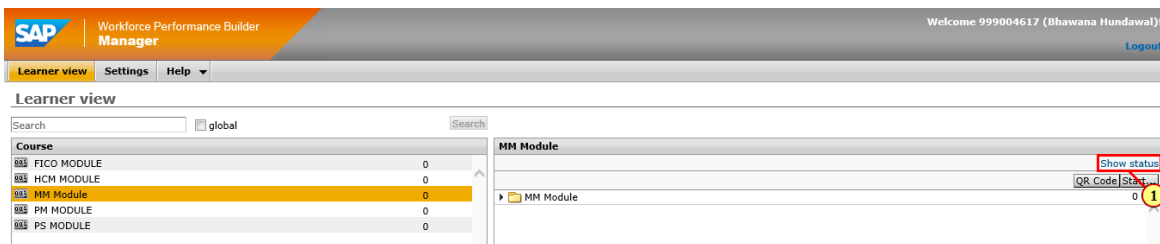

(1) The [loginUsername] field is filled out.

1.1.4. Manager - Internet Explorer

(1) The [loginPassword] field is filled out.

1.1.5. Manager - Internet Explorer

(1) Click [loginSubmit] [loginSubmit].

1.1.6. Manager - Internet Explorer

(1) Click on Desired Module.

1.1.7. Manager - Internet Explorer

(1) Click **Show status** [Show status](#).

1.1.8. Manager - Internet Explorer

The screenshot displays the SAP Workforce Performance Builder Manager interface. At the top, the SAP logo is on the left, and the text 'Workforce Performance Builder Manager' and 'Welcome 999004617 (Bhawana Hundawa)!' are on the right. Below the header, there are navigation tabs for 'Learner view', 'Settings', and 'Help'. The main content area is titled 'Learner view' and contains two panels. The left panel, titled 'Course', lists several modules: FICO MODULE, HCM MODULE, MM Module (highlighted in orange), PM MODULE, and PS MODULE, each with a count of 0. The right panel, titled 'Search results for "" (course: MM Module)', shows a list of video titles and their status, all of which are 'not started'. The video titles include 'Complaint_print Demo (MM Module)', 'GST_MAT_PO Demo (MM Module)', 'GST_SERV_PO Demo (MM Module)', 'PO_Final_closure Demo (MM Module)', 'PO_short_close Demo (MM Module)', 'Project_Indent Demo (MM Module)', 'QM01-COMPLAINT Demo (MM Module)', 'Scrap_deposition Demo (MM Module)', 'SES_DEL Demo (MM Module)', and 'Stock_report Demo (MM Module)'. A 'Show standard' link is visible in the top right of the search results panel.