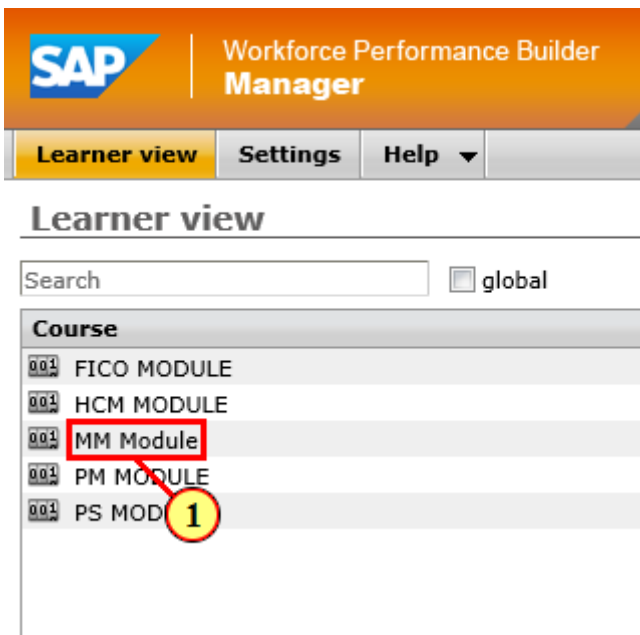

(1) The [loginUsername] field is filled out.

1.1.4. Manager - Internet Explorer

(1) The [loginPassword] field is filled out.

1.1.5. Manager - Internet Explorer

(1) Click [loginSubmit] [loginSubmit].

1.1.6. Manager - Internet Explorer

(1) Click on Desired Module.

1.1.7. Manager - Internet Explorer

(1) Click **Show status** [Show status](#).

1.1.8. Manager - Internet Explorer

The screenshot displays the SAP Workforce Performance Builder Manager interface. At the top, the SAP logo is on the left, and the text 'Workforce Performance Builder Manager' and 'Welcome 999004617 (Bhawana Hundawa)!' are on the right. Below the header, there are navigation tabs for 'Learner view', 'Settings', and 'Help'. The main content area is titled 'Learner view' and contains two panels. The left panel, titled 'Course', lists several modules: FICO MODULE, HCM MODULE, MM Module (highlighted in orange), PM MODULE, and PS MODULE, each with a count of 0. The right panel, titled 'Search results for "" (course: MM Module)', shows a list of video titles and their status, all of which are 'not started'. The video titles include 'Complaint_print Demo (MM Module)', 'GST_MAT_PO Demo (MM Module)', 'GST_SERV_PO Demo (MM Module)', 'PO_Final_closure Demo (MM Module)', 'PO_short_close Demo (MM Module)', 'Project_Indent Demo (MM Module)', 'QM01-COMPLAINT Demo (MM Module)', 'Scrap_deposition Demo (MM Module)', 'SES_DEL Demo (MM Module)', and 'Stock_report Demo (MM Module)'. A 'Show standard' link is visible in the top right of the search results panel.