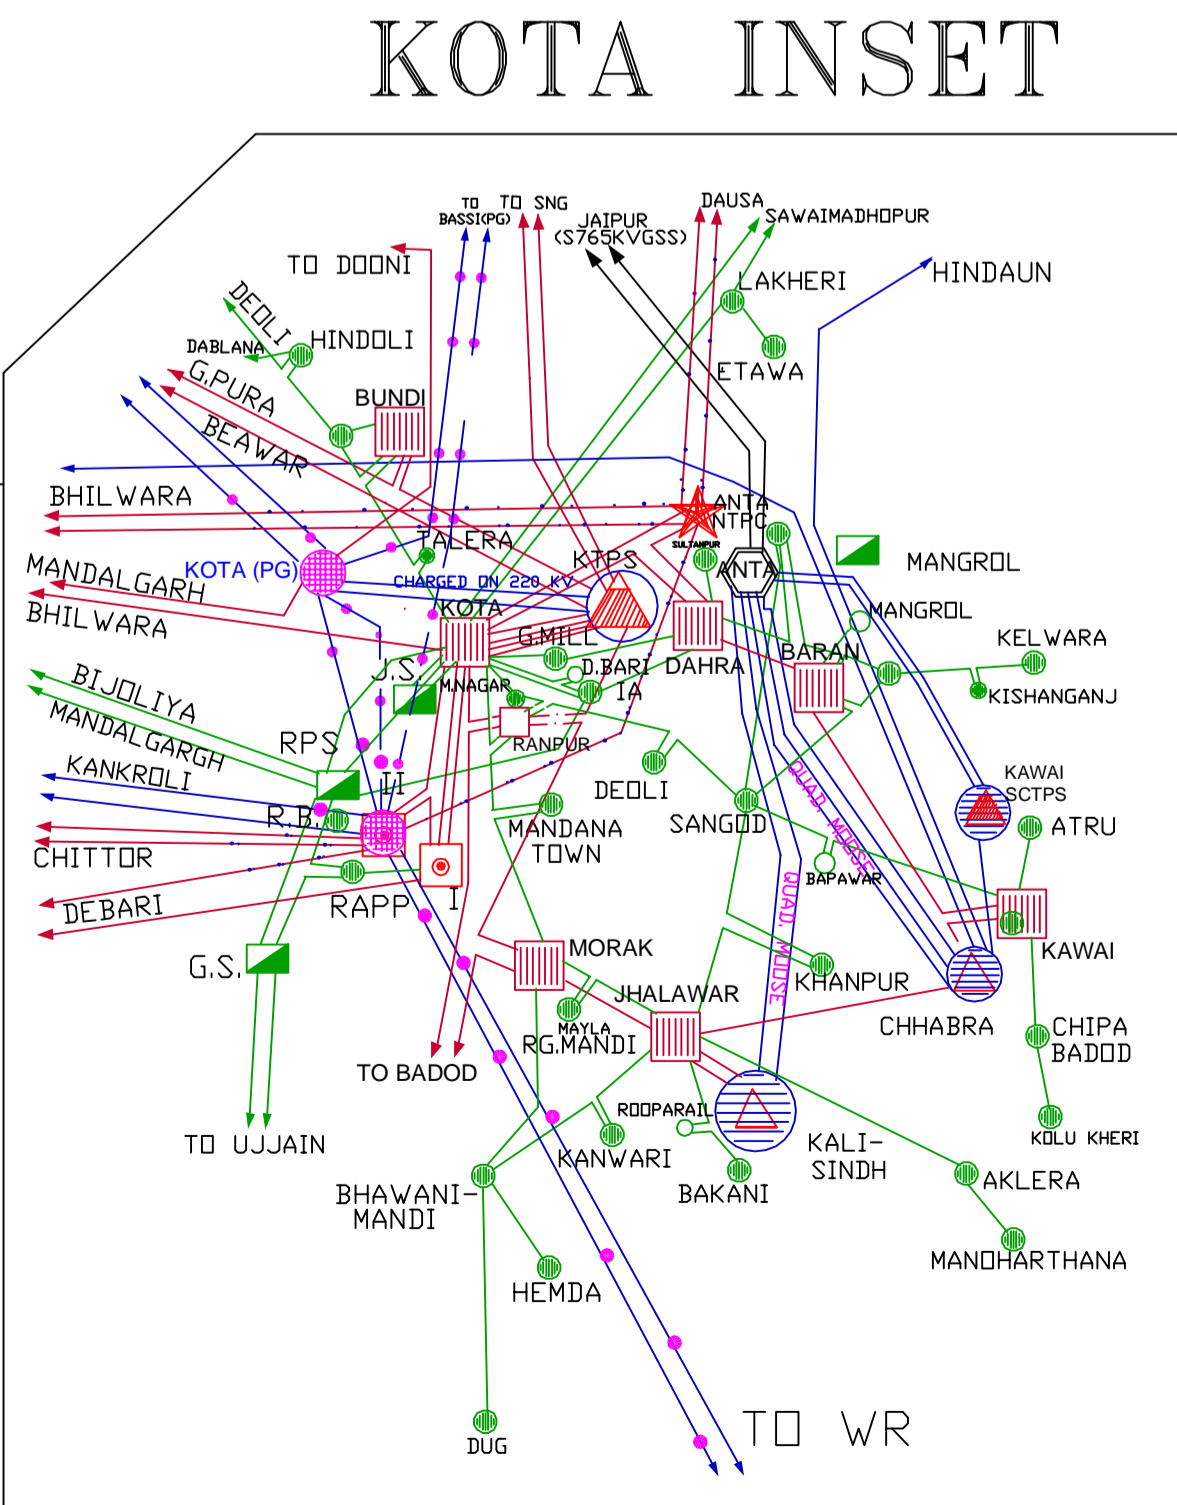

POWER MAP OF RAJASTHAN

31.03.2016

RAJ. RAJYA VIDYUT PRASARAN NIGAM LTD. JAIPUR

LEGEND

S.NO.	PARTICULARS	EXISTING	PROPOSED
1	132 KV LINE		
2	220 KV LINE		
3	400 KV LINE		
4	765 KV LINE		
5	132 KV G.S.S.		
6	220 KV G.S.S.		
7	400 KV G.S.S.		
8	765 KV LINE		
9	765 KV G.S.S.		
10	HYD.POWER HOUSE		
11	TH. POWER HOUSE		
12	GAS TH.POWER HOUSE		
13	ATOMIC POWER STN.		