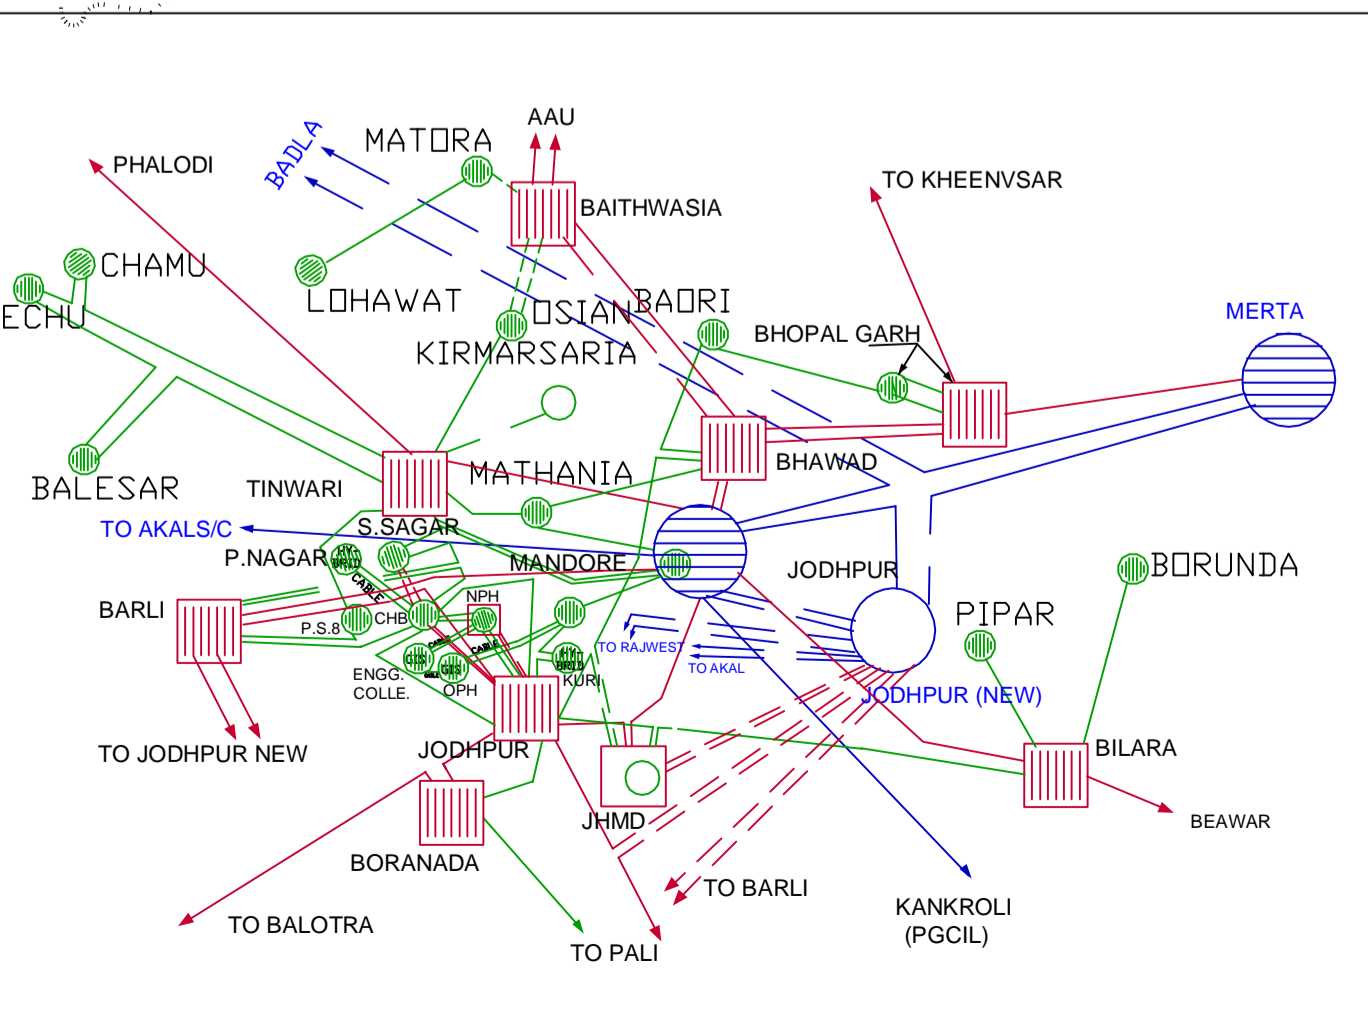

POWER MAP OF RAJASTHAN

31.03.2016

RAJ. RAJYA VIDYUT PRASARAN NIGAM LTD. JAIPUR

LEGEND

S.NO.	PARTICULARS	EXISTING	PROPOSED
1	132 KV LINE		
2	220 KV LINE		
3	400 KV LINE		
4	765 KV LINE		
5	132 KV G.S.S.		
6	220 KV G.S.S.		
7	400 KV G.S.S.		
8	765 KV LINE		
9	765 KV G.S.S.		
10	HYD.POWER HOUSE		
11	TH. POWER HOUSE		
12	GAS TH.POWER HOUSE		
13	ATOMIC POWER STN.		