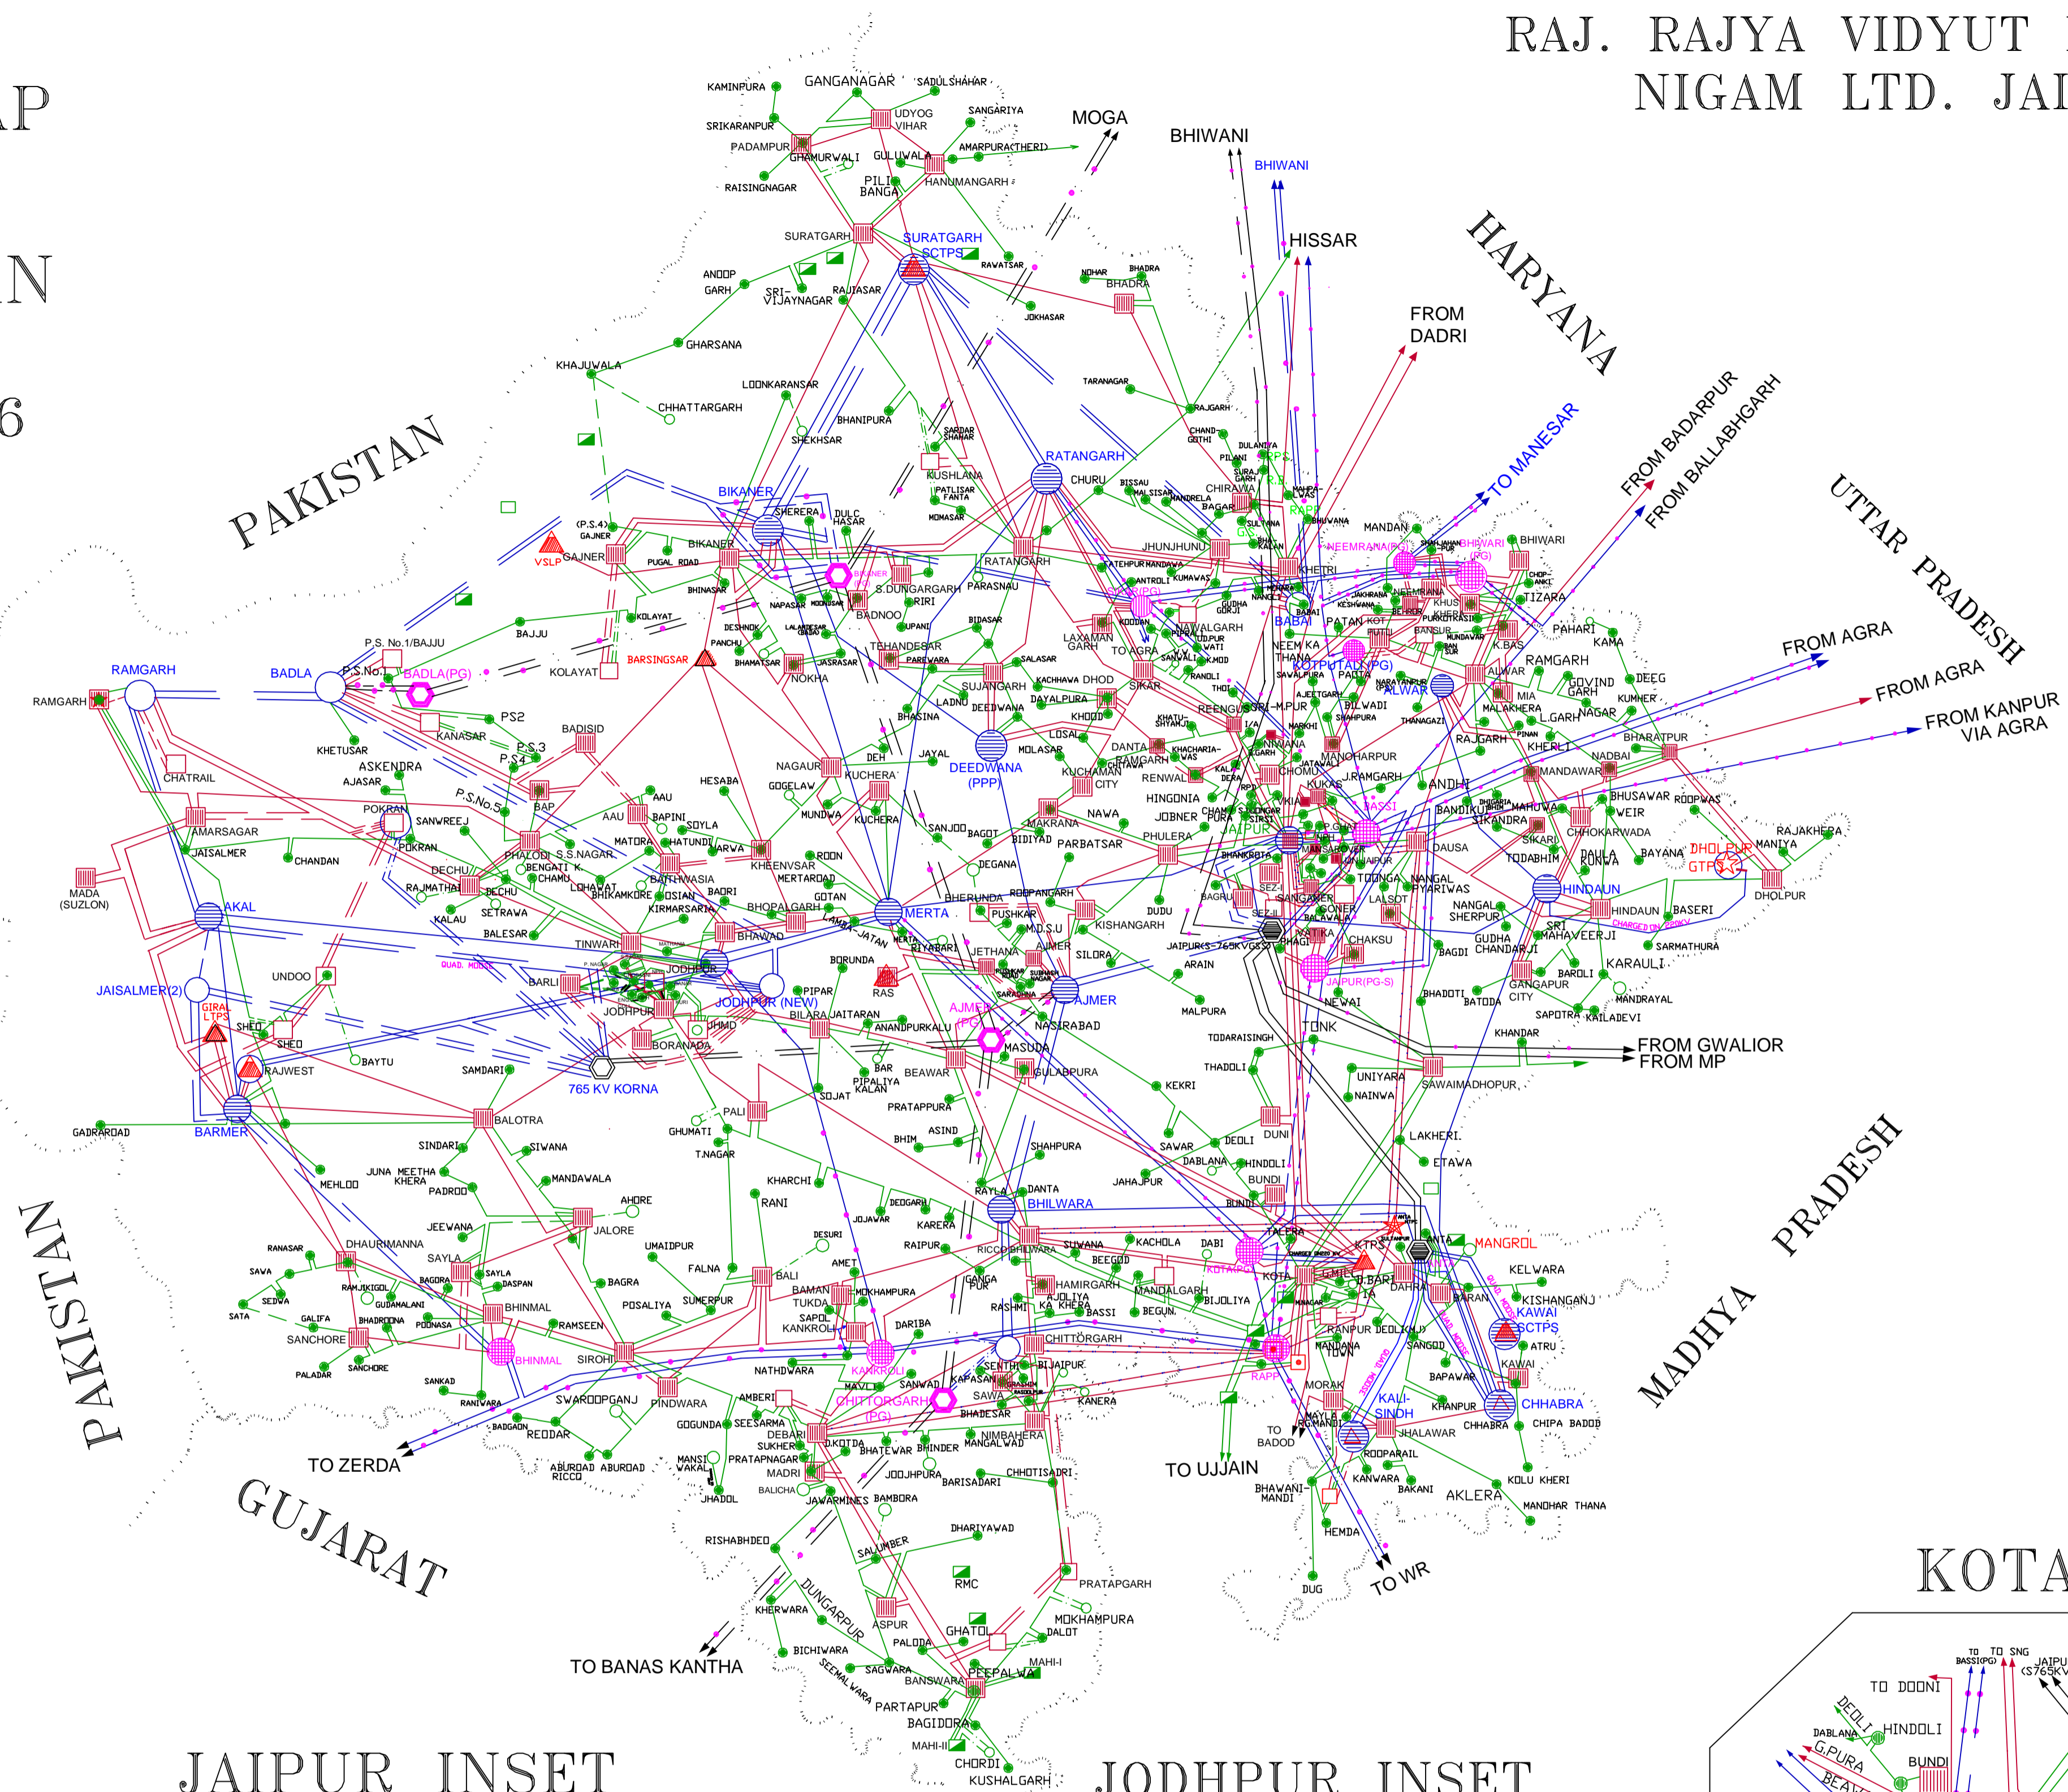

POWER MAP OF RAJASTHAN

31.03.2016

RAJ. RAJYA VIDYUT PRASARAN NIGAM LTD. JAIPUR

LEGEND

S.NO.	PARTICULARS	EXISTING	PROPOSED
1	132 KV LINE		
2	220 KV LINE		
3	400 KV LINE		
4	765 KV LINE		
5	132 KV G.S.S.		
6	220 KV G.S.S.		
7	400 KV G.S.S.		
8	765 KV LINE		
9	765 KV G.S.S.		
10	HYD.POWER HOUSE		
11	TH. POWER HOUSE		
12	GAS TH.POWER HOUSE		
13	ATOMIC POWER STN.		