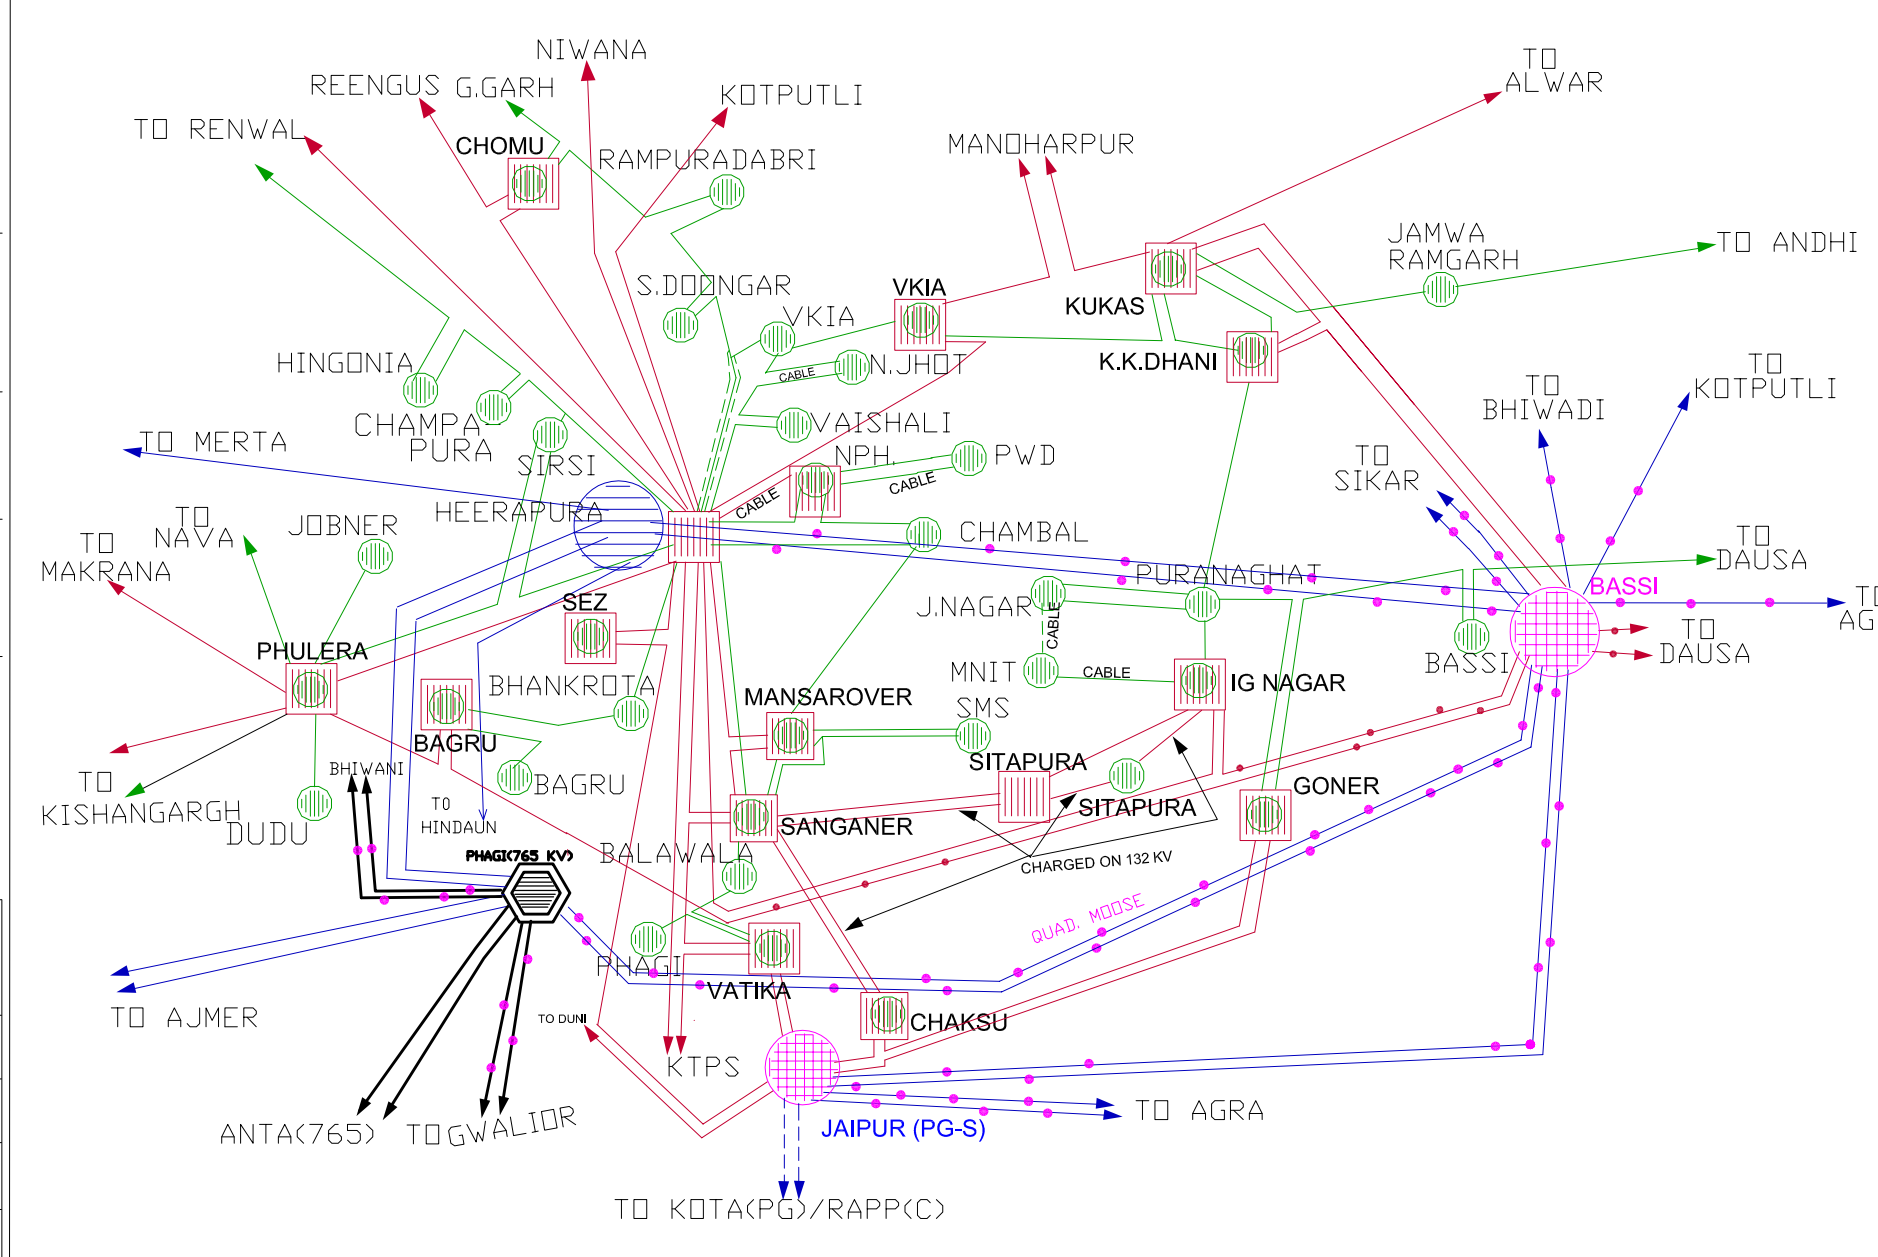

POWER MAP OF RAJASTHAN AS ON 15.4.2018

RAJ. RAJYA VIDYUT PRASARAN NIGAM LTD. JAIPUR

LEGEND

S.NO	PARTICULARS	EXISTING	PROPOSED
1	132 KV LINE	RVVPS PPP	RVVPS PPP
2	220 KV LINE	PGCL'S PPP	PGCL'S PPP
3	400 KV LINE	RVVPS PGCL'S PPP	RVVPS PGCL'S PPP
4	765 KV LINE	RVVPS PGCL'S	RVVPS PGCL'S
5	132 KV G.S.S.	RVVPS PGCL'S PPP	RVVPS PGCL'S PPP
6	220 KV G.S.S.	RVVPS PGCL'S PPP	RVVPS PGCL'S PPP
7	400 KV G.S.S.	RVVPS PGCL'S PPP	RVVPS PGCL'S PPP
8	765 KV G.S.S.	RVVPS PGCL'S	RVVPS PGCL'S
9	HYD.POWER HOUSE	RVVPS PGCL'S	RVVPS PGCL'S
10	TH. POWER HOUSE	RVVPS PGCL'S	RVVPS PGCL'S
11	GAS TH.POWER HOUSE	RVVPS PGCL'S	RVVPS PGCL'S
12	ATOMIC POWER STN.	RVVPS PGCL'S	RVVPS PGCL'S

JAIPUR INSET

JODHPUR INSET

KOTA INSET