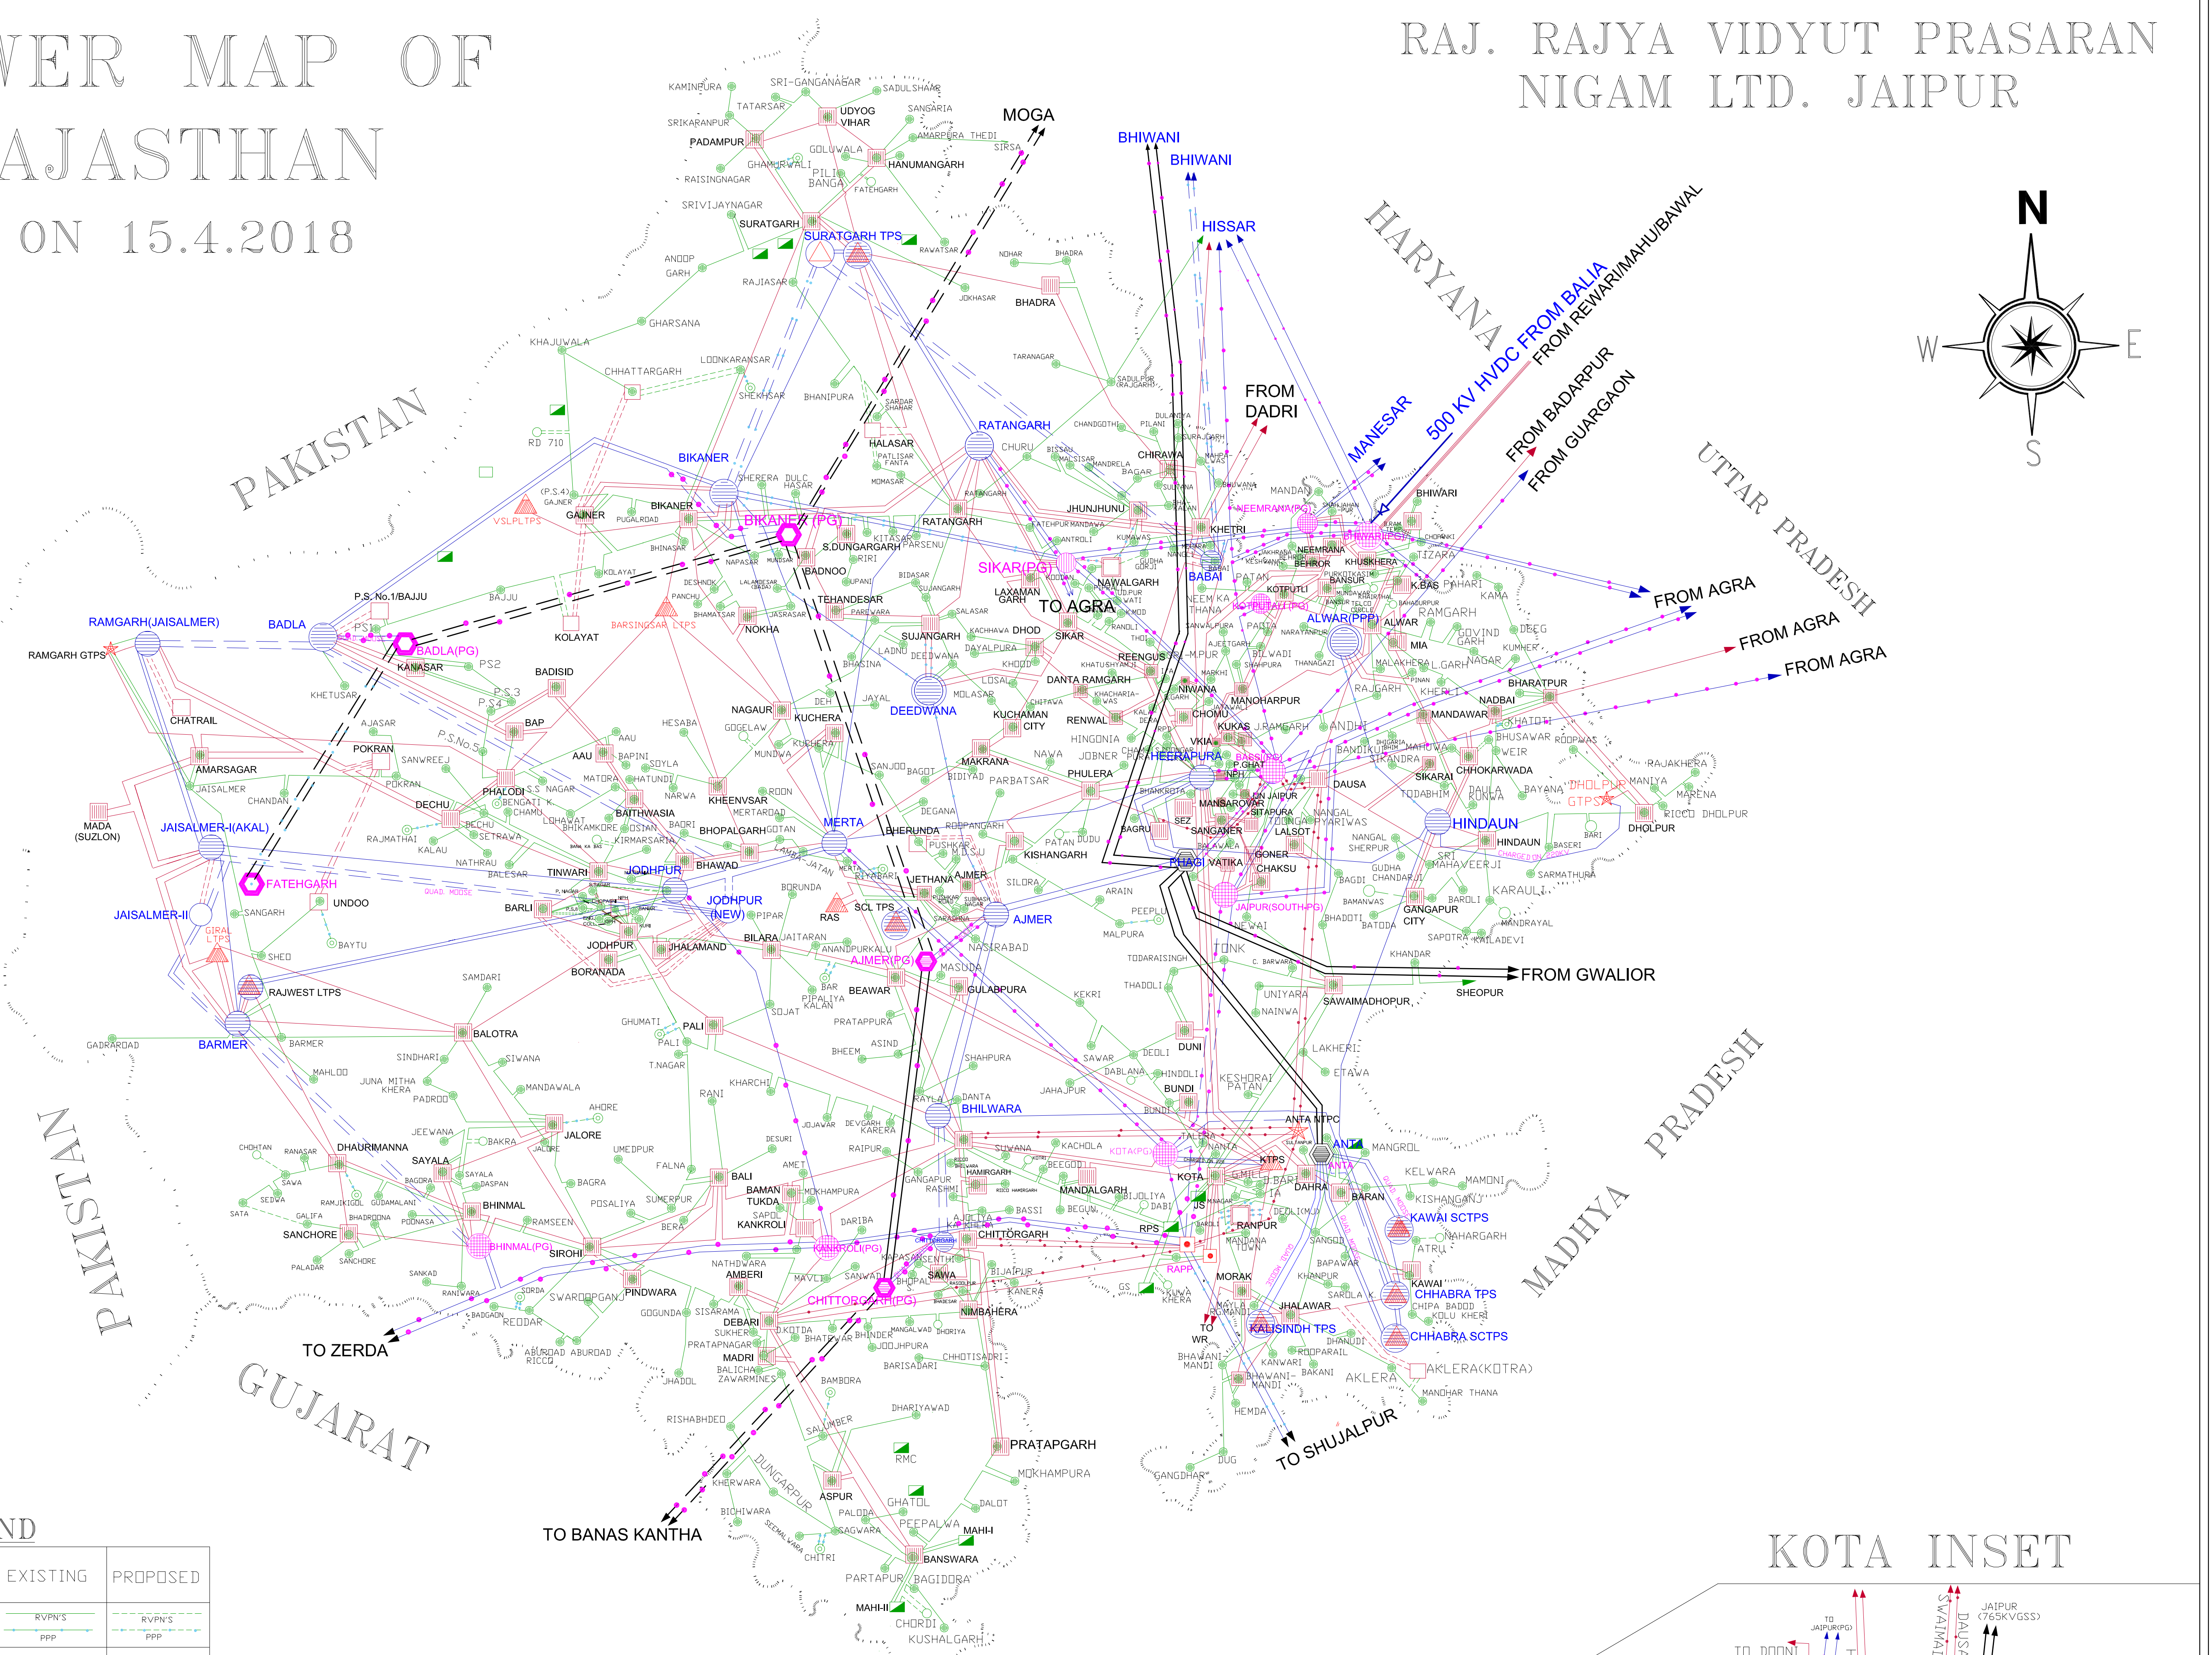

POWER MAP OF RAJASTHAN AS ON 15.4.2018

RAJ. RAJYA VIDYUT PRASARAN NIGAM LTD. JAIPUR

LEGEND

S.NO	PARTICULARS	EXISTING	PROPOSED
1	132 KV LINE	RVVPS PPP	RVVPS PPP
2	220 KV LINE	PGCL'S PPP	PGCL'S PPP
3	400 KV LINE	RVVPS PGCL'S PPP	RVVPS PGCL'S PPP
4	765 KV LINE	RVVPS PGCL'S	RVVPS PGCL'S
5	132 KV G.S.S.	RVVPS PGCL'S PPP	RVVPS PGCL'S PPP
6	220 KV G.S.S.	RVVPS PGCL'S PPP	RVVPS PGCL'S PPP
7	400 KV G.S.S.	RVVPS PGCL'S PPP	RVVPS PGCL'S PPP
8	765 KV G.S.S.	RVVPS PGCL'S	RVVPS PGCL'S
9	HYD.POWER HOUSE	RVVPS PGCL'S	RVVPS PGCL'S
10	TH. POWER HOUSE	RVVPS PGCL'S	RVVPS PGCL'S
11	GAS TH.POWER HOUSE	RVVPS PGCL'S	RVVPS PGCL'S
12	ATOMIC POWER STN.	RVVPS PGCL'S	RVVPS PGCL'S

JAIPUR INSET

JODHPUR INSET

KOTA INSET