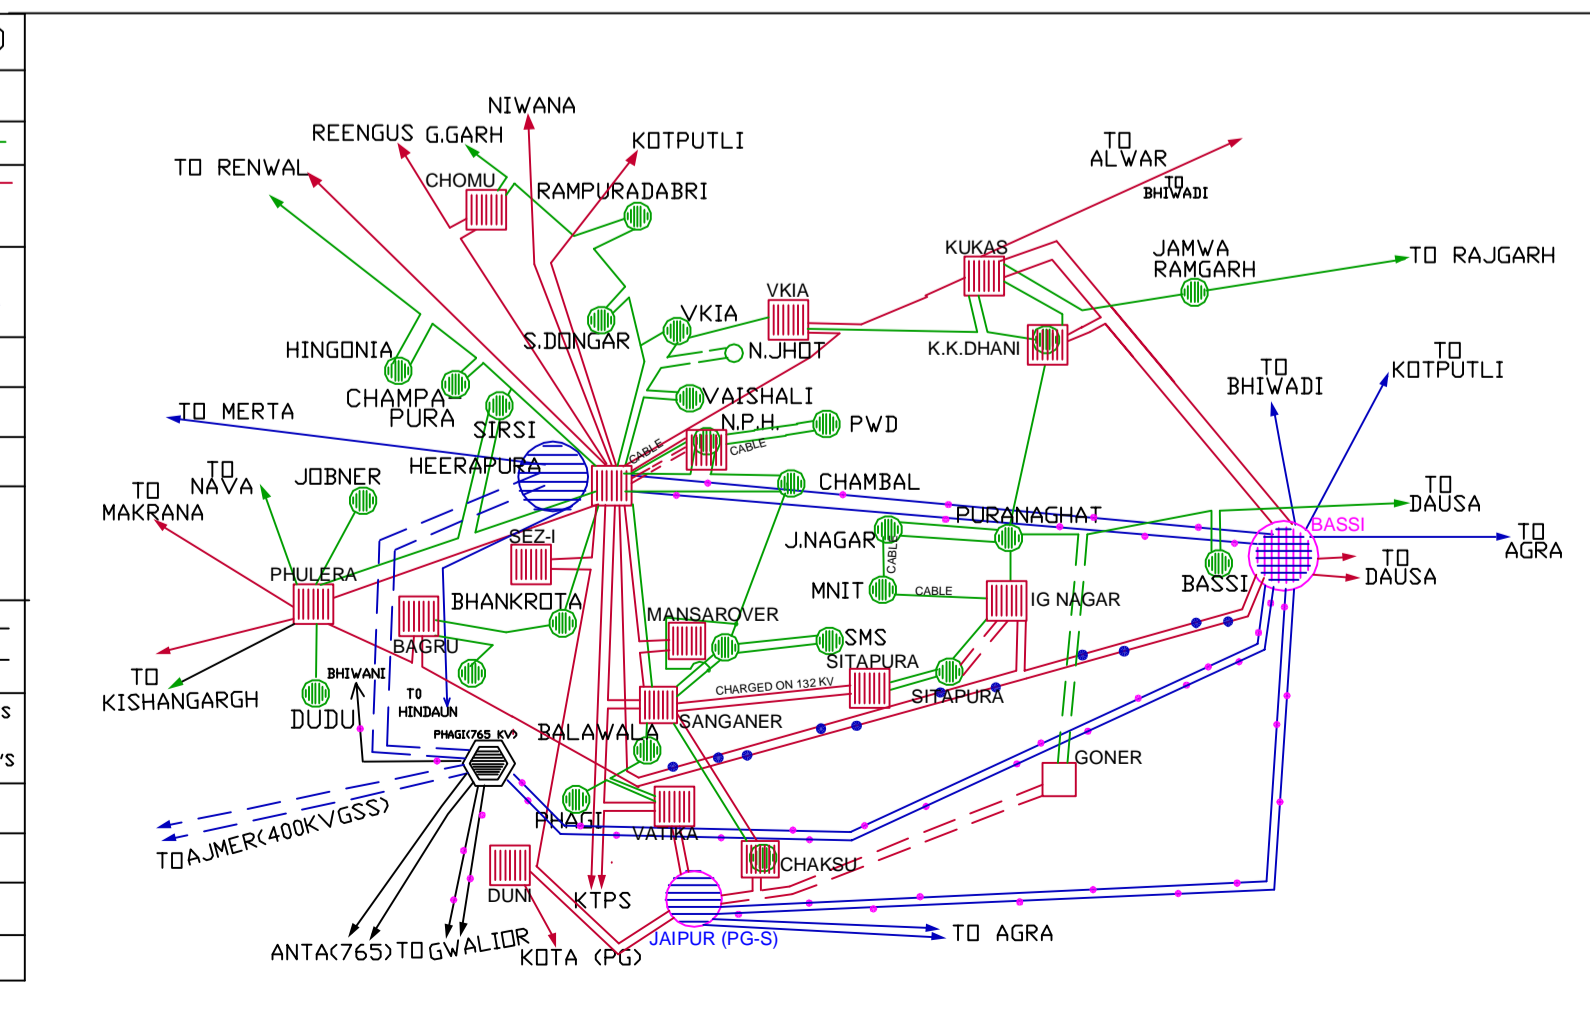

POWER MAP OF RAJASTHAN

31.03.2016

RAJ. RAJYA VIDYUT PRASARAN NIGAM LTD. JAIPUR

LEGEND

S.NO.	PARTICULARS	EXISTING	PROPOSED
1	132 KV LINE		
2	220 KV LINE		
3	400 KV LINE		
4	765 KV LINE		
5	132 KV G.S.S.		
6	220 KV G.S.S.		
7	400 KV G.S.S.		
8	765 KV LINE		
9	765 KV G.S.S.		
10	HYD.POWER HOUSE		
11	TH. POWER HOUSE		
12	GAS TH.POWER HOUSE		
13	ATOMIC POWER STN.		