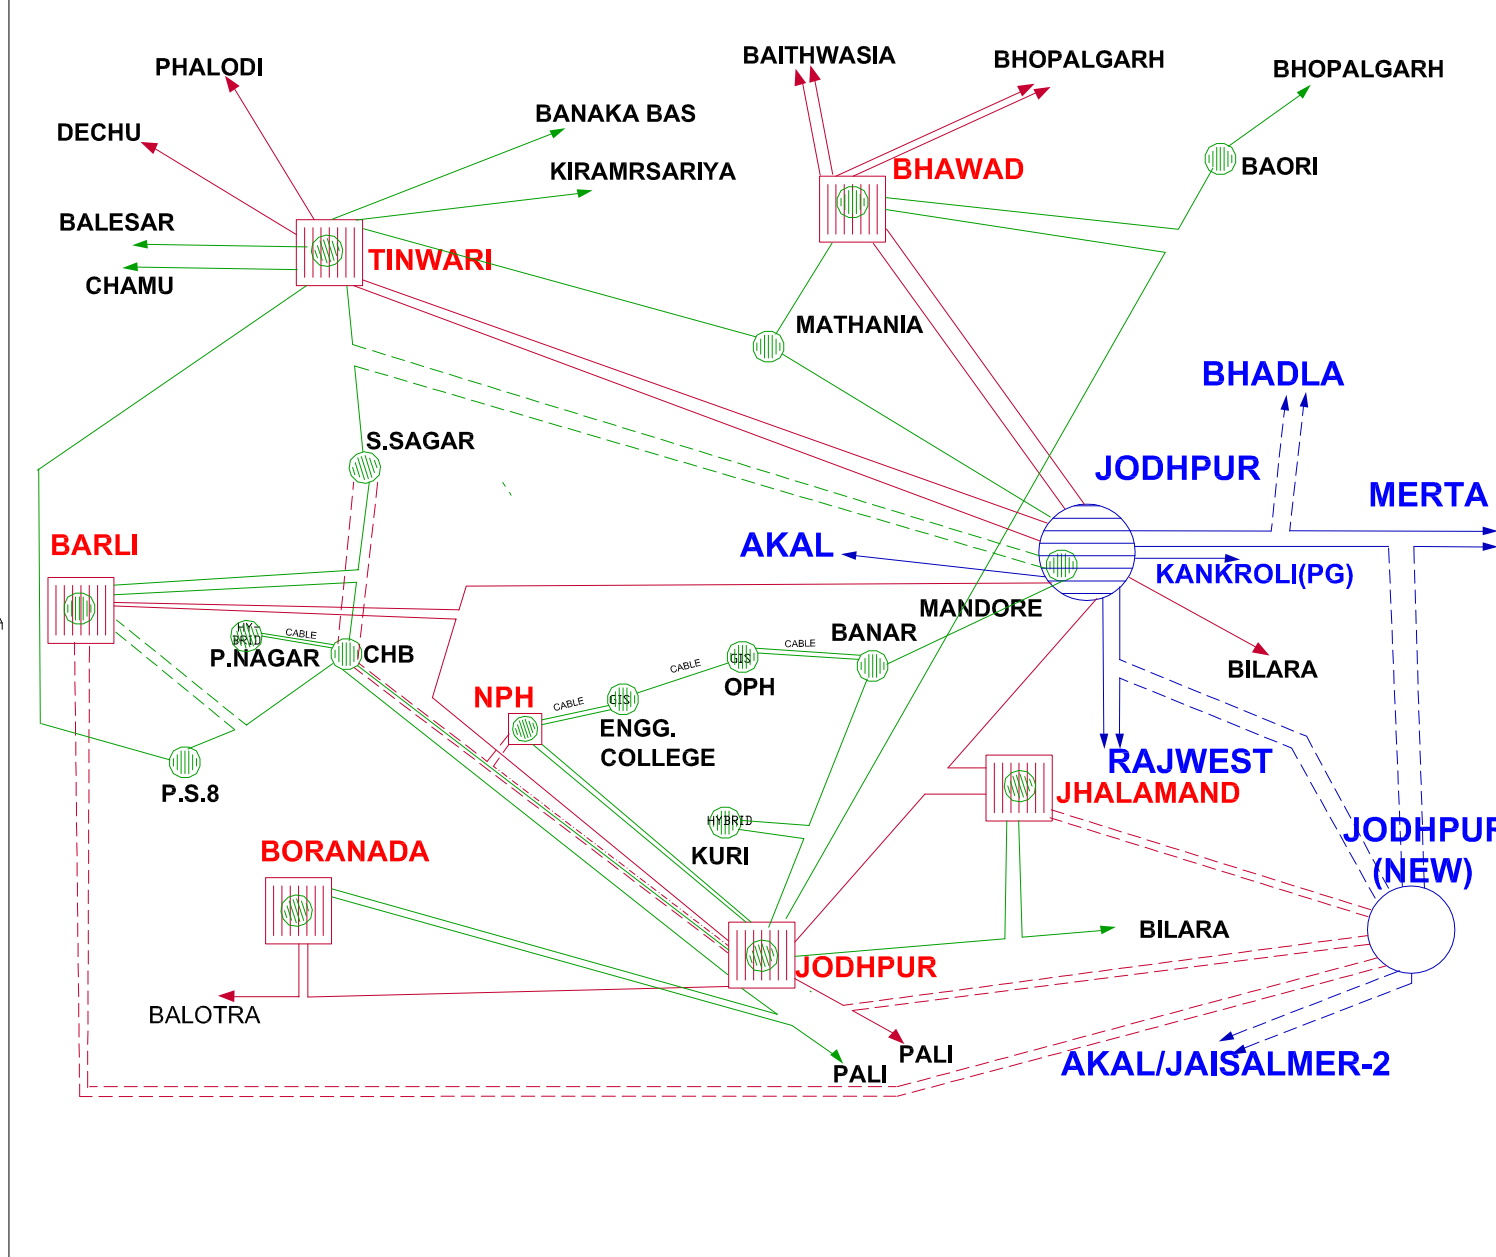

POWER MAP OF RAJASTHAN AS ON 15.4.2018

RAJ. RAJYA VIDYUT PRASARAN NIGAM LTD. JAIPUR

LEGEND

S.NO	PARTICULARS	EXISTING	PROPOSED
1	132 KV LINE	RVVPS PPP	RVVPS PPP
2	220 KV LINE	PGCL'S PPP	PGCL'S PPP
3	400 KV LINE	RVVPS PGCL'S PPP	RVVPS PGCL'S PPP
4	765 KV LINE	RVVPS PGCL'S	RVVPS PGCL'S
5	132 KV G.S.S.	RVVPS PGCL'S PPP	RVVPS PGCL'S PPP
6	220 KV G.S.S.	RVVPS PGCL'S PPP	RVVPS PGCL'S PPP
7	400 KV G.S.S.	RVVPS PGCL'S PPP	RVVPS PGCL'S PPP
8	765 KV G.S.S.	RVVPS PGCL'S	RVVPS PGCL'S
9	HYD.POWER HOUSE	RVVPS PGCL'S	RVVPS PGCL'S
10	TH. POWER HOUSE	RVVPS PGCL'S	RVVPS PGCL'S
11	GAS TH.POWER HOUSE	RVVPS PGCL'S	RVVPS PGCL'S
12	ATOMIC POWER STN.	RVVPS PGCL'S	RVVPS PGCL'S

JAIPUR INSET

JODHPUR INSET

KOTA INSET